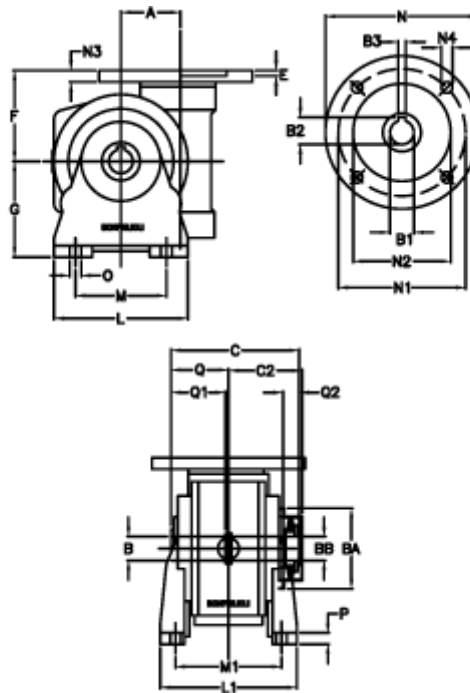

Article number: 390204902432316  
 Description: Worm Gear with Torque Limiter  
 VF 49-L1-V-24 P63B14

## Measures

a	= 49.50	C2	= 63,5	M1	= 98.5	Q	= 51.0
B	= 25	Description	= VF 49V-xx-63B14	N	= 90	Q1	= 41
B1 E7	= 11	E	= 3.0	N1	= 75	Q2	= 15
B2	= 12.8	F	= 70	N2	= 60		
B3 H9	= 4	g	= 82	N3	= 7.0		
BA	= 63	L	= 110	N4	= 6		
BB H7	= 14	L1	= 124.0	O	= 8.5		
C	= 105	m	= 63	P	= 12		